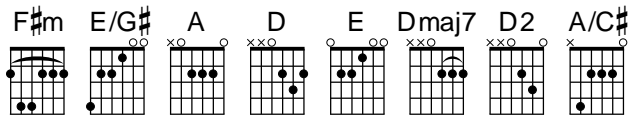

HOW GREAT IS YOUR LOVE

(All glory)

Nikki Fletcher, Tim Hughes
& Martin Smith

Verse 1:

F#m E/G# A
How great is Your love,
D E
That never gives up on me;
F#m E/G# A
Stronger than shame,
D E
Carries me back to You.
D E
Jesus, my Redeemer,
A E/G# Dmaj7 D2
You have made a way.

Chorus:

E A/C# D
All glory to God who is able,
E A/C# D
All power and praise;
E A/C# D
Forever the earth will proclaim:
E A/C# D
You are mighty, You are mighty.

Verse 2:

So great is Your love,
It keeps all its promises;
Unshakable,
Eternity rests in Your hands.
Jesus, I surrender,
Lead me in Your ways.

Mid section:

E A D
Lift Him higher, He is mighty;
E A D
Lift Him higher, He is God.

Coda 1:

E A/C# D
You are mighty, You are mighty.
E A/C# D
You are mighty, He is mighty. Lift Him

Coda 2:

D F#m D A F#m D A